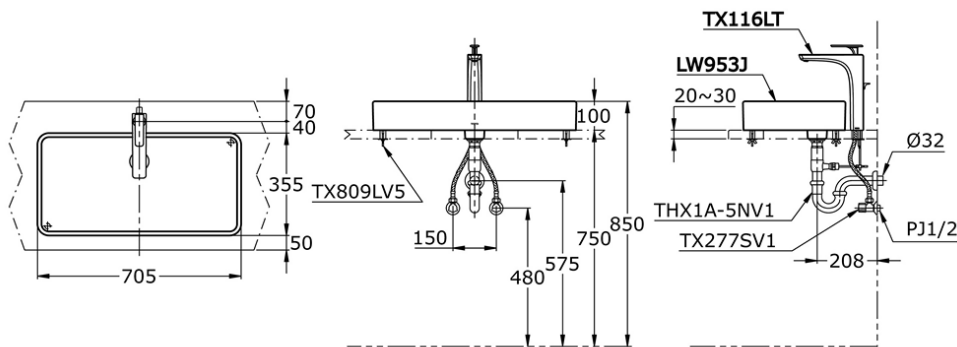

LW953J

IDR 1,440,000.00

Height: 109

Width: 350 mm

Depth: 700 mm

TOJA LW 953 J

Some products may not be available in your area

Prices indicated are manufacturer's suggested retail price, prices may change anytime without notice.